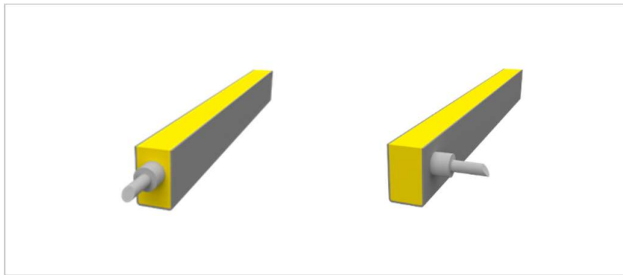

## PRODUCT DESCRIPTION

This Medium Output High Efficiency Neon Flex features a circular cross-section and is designed for flexibility and style. It delivers high-quality, wraparound illumination while offering energy-saving benefits to meet the demands of modern, sustainable lighting applications.

## PRODUCT NOTES

- Fusion Neon is typically supplied in custom cut lengths, but can also be supplied in reels up to a maximum length of 5m, with cables at both ends.
- A range of mounting accessories are available to ensure easy and secure installation.
- Please note, the 360° Neon cannot be cut to size on site, so precise measurements are required prior to ordering.
- When unreeling NGA's Neon Flex, two people must work together no more than 1.5 m apart. One supports the reel while the other feeds the Neon out for installation. This prevents twisting and protects the internal LEDs.

## TECHNICAL INFORMATION

Product Code	NGA/LL/NF/40/360D/15/4000/67/HE
Product Group	Neon Flex
Bend Direction	Horizontal OR Vertical (not Dual)
Power Consumption	15W/m
Supply Voltage	24V DC Constant Voltage
Lumen Output	1737 lm
Efficacy	116lm/W
Colour Temperature	4000K
CRI	Ra>90
MacAdam Step	<3SDCM
Lifetime	50000hrs
Cutting Interval	62.5mm

Dimensions	ø40mm
Mounting Clip	Refer to page 2
Alternative Mounting	Refer to page 2
Bending Diameter	ø≥700mm
Cable Entry	End / Side
Max Run Length	8m
Control Gear	On-Off / TRIAC / 0-10 / DALI / DMX
IP Rating	IP67
IK Rating	IK08
Operating Temperature	-40°C to 55°C
Beam Angle	360°
Protection Class	III