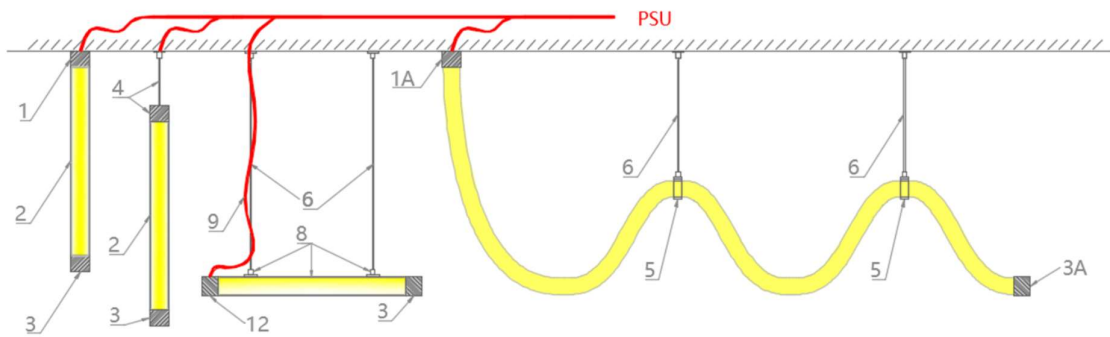

ADDITIONAL INFO

MOUNTING ACCESSORIES

LED SPECIFICATION SHEET

1: Aluminum mounting cap with cable entry (assemble with tube/360)

1A: Aluminum mounting cap with cable entry

2: Transparent PC tube

3: Aluminum end cap

3A: Aluminum end cap

4: Hanging cap with built-in power cable

5: Transparent hanger clip

6: Hanging wire

8: Transparent PC tube with 2x hanger

9: Power cable

12: Side cable entry power cap

EUROPE & AMERICA HQ
T: +44 (0) 1276 686175 | E: info@nogreyarea.co.uk

MENA REGION HQ
T: +971 (0) 433 38300 | E: info@nogreyarea.me | www.no-grey-area.com

NGA