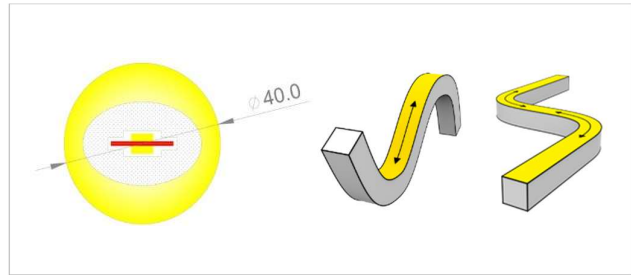

## PRODUCT DESCRIPTION

This Medium Output High Efficiency Neon Flex features a circular cross-section and is designed for flexibility and style. It delivers high-quality, wraparound illumination while offering energy-saving benefits to meet the demands of modern, sustainable lighting applications.

## PRODUCT NOTES

- Fusion Neon is typically supplied in custom cut lengths, but can also be supplied in reels up to a maximum length of 5m, with cables at both ends.
- A range of mounting accessories are available to ensure easy and secure installation.
- Please note, the 360° Neon cannot be cut to size on site, so precise measurements are required prior to ordering.
- When unreeling NGA's Neon Flex, two people must work together no more than 1.5 m apart. One supports the reel while the other feeds the Neon out for installation. This prevents twisting and protects the internal LEDs.

## TECHNICAL INFORMATION

Product Code	NGA/LL/NF/40/360D/15/4000/67/HE
Product Group	Neon Flex
Bend Direction	Horizontal OR Vertical (not Dual)
Power Consumption	15W/m
Supply Voltage	24V DC Constant Voltage
Lumen Output	1737 lm
Efficacy	116lm/W
Colour Temperature	4000K
CRI	Ra>90
MacAdam Step	<3SDCM
Lifetime	50000hrs
Cutting Interval	62.5mm

Dimensions	ø40mm
Mounting Clip	Refer to page 2
Alternative Mounting	Refer to page 2
Bending Diameter	ø≥700mm
Cable Entry	End / Side
Max Run Length	8m
Control Gear	On-Off / TRIAC / 0-10 / DALI / DMX
IP Rating	IP67
IK Rating	IK08
Operating Temperature	-40°C to 55°C
Beam Angle	360°
Protection Class	III